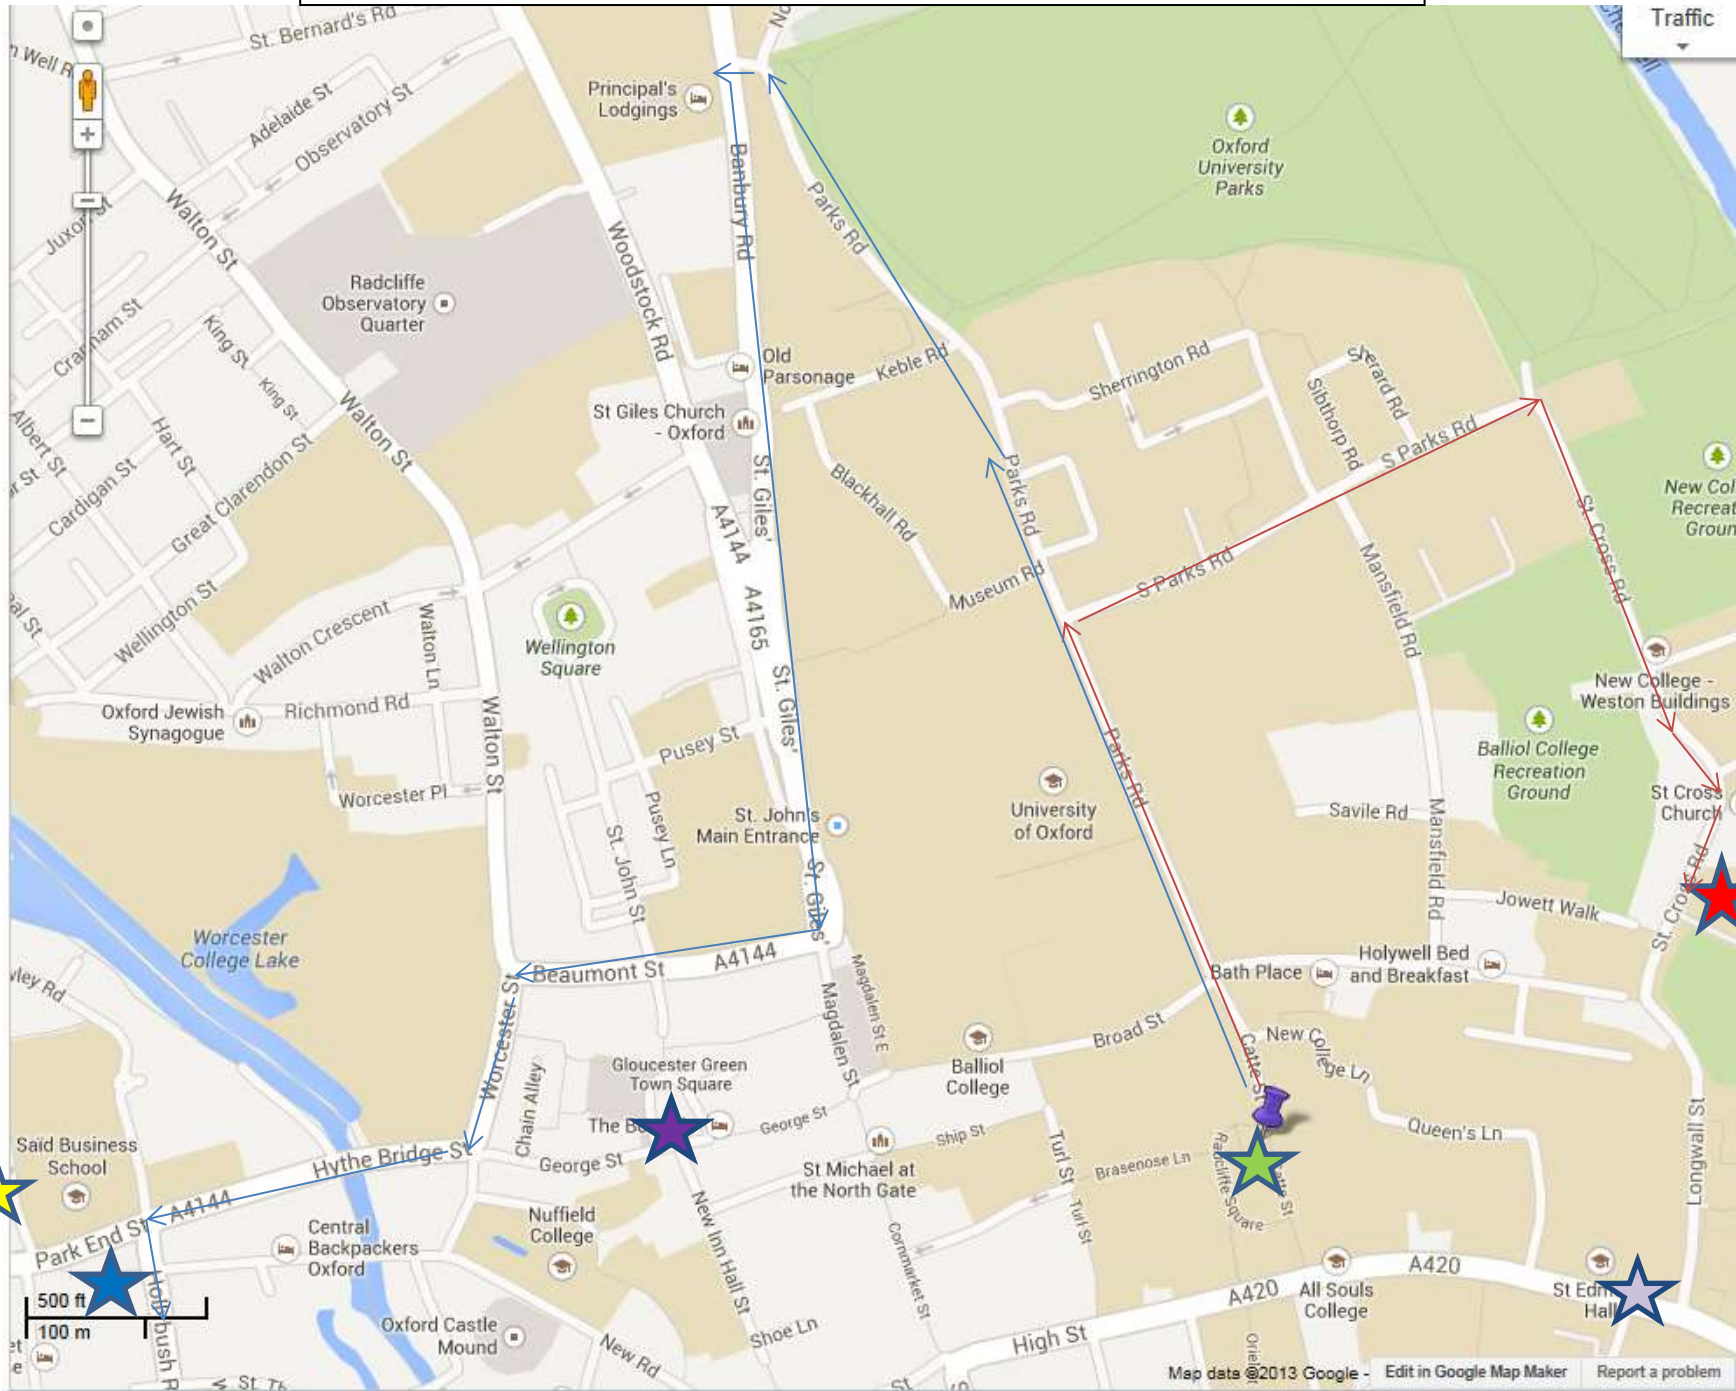

Map Showing Brasenose College Main Site & Graduate Accommodation Annexes

Key	
Brasenose College Main Site	
Hollybush Row Accommodation	
Route by car from Brasenose to Hollybush	
St Cross Accommodation	
Route by car from Brasenose to St Cross	
Rail Station	
Main Bus Station	
Buses from London & the Airports also stop on High Street	