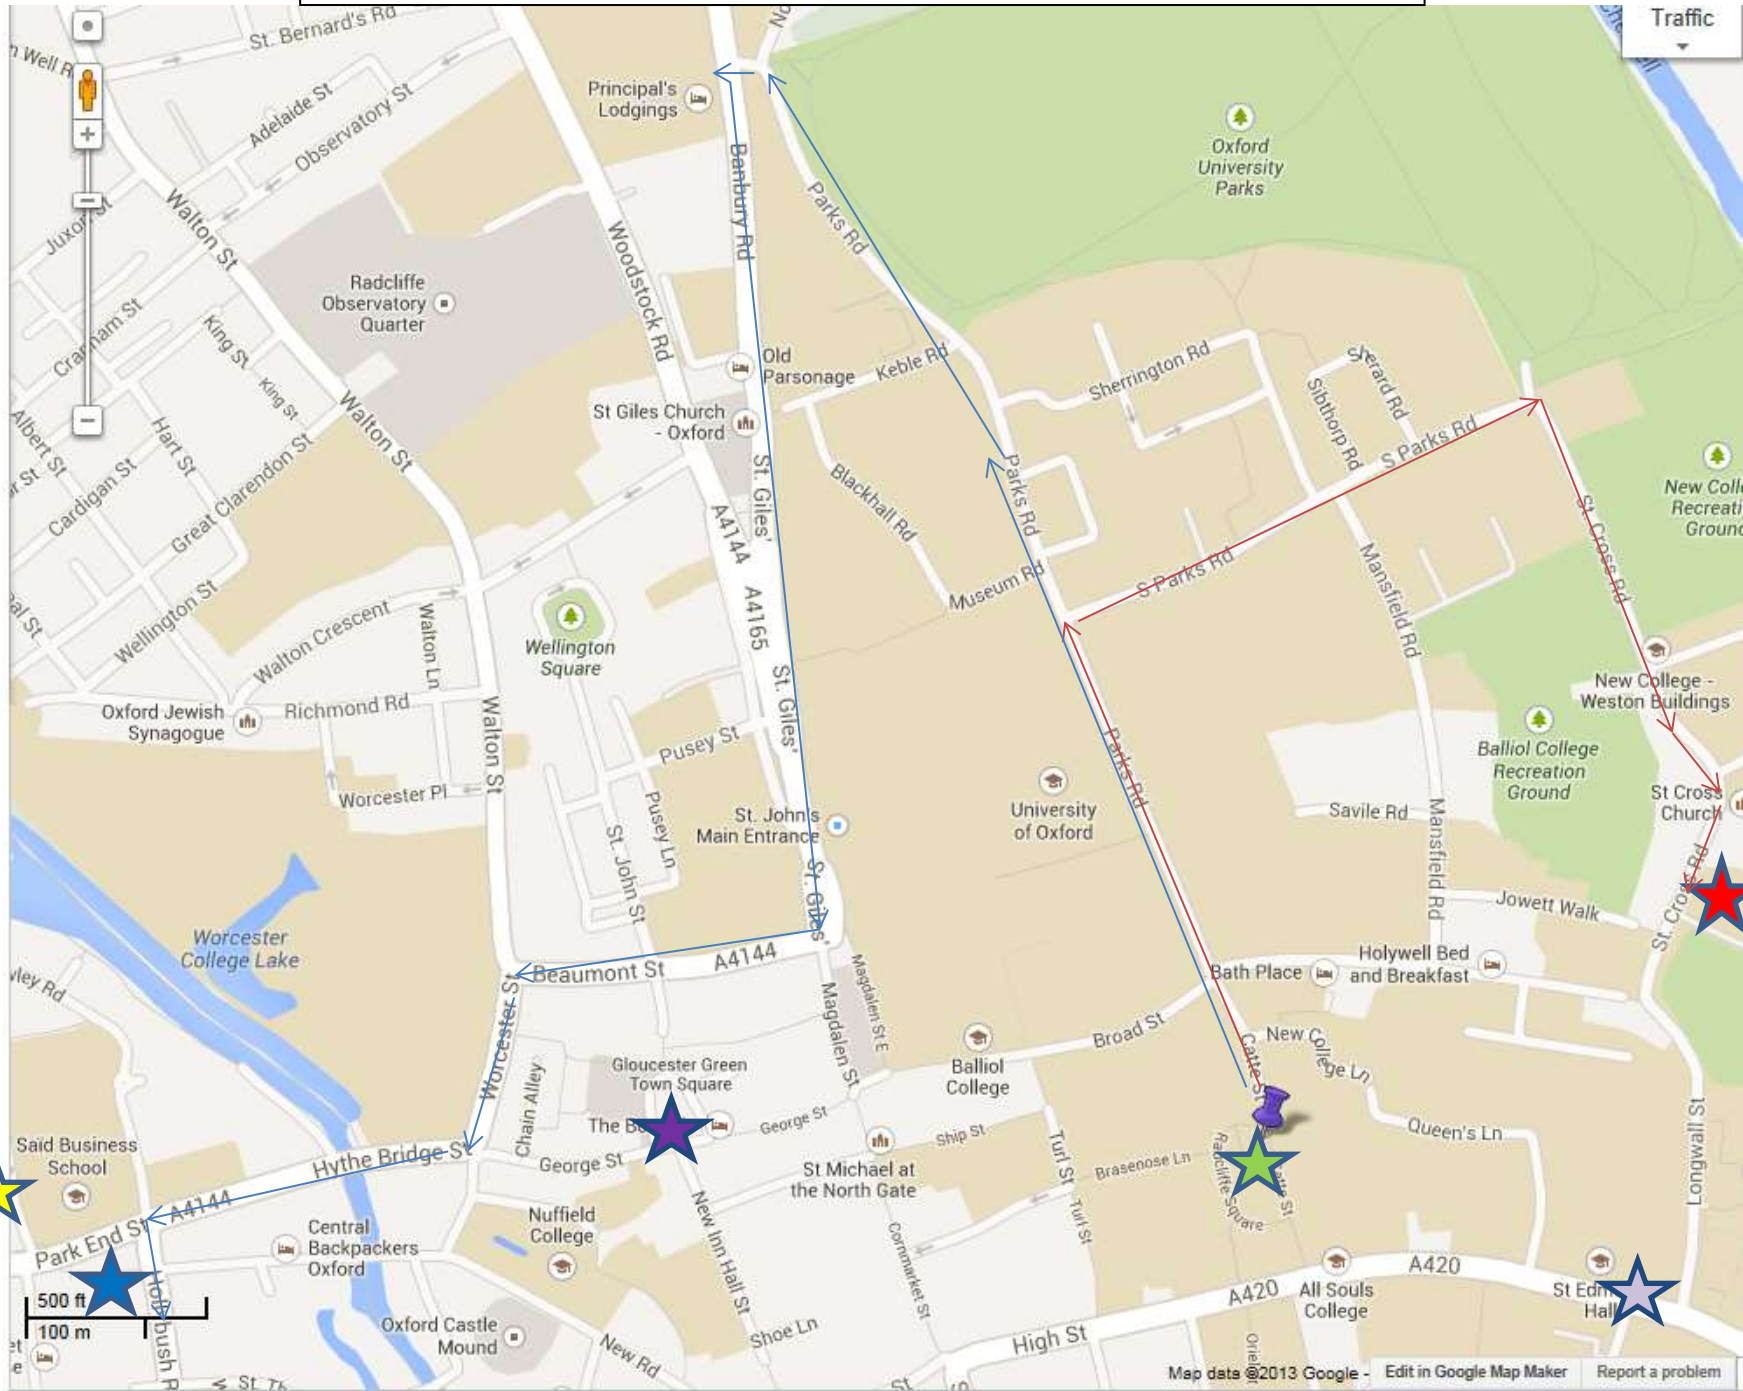

**Map Showing Brasenose College Main Site & Graduate Accommodation Annexes**

Key	
Brasenose College Main Site	
Hollybush Row Accommodation	
Route by car from Brasenose to Hollybush	
St Cross Accommodation	
Route by car from Brasenose to St Cross	
Rail Station	
Main Bus Station	
Buses from London & the Airports also stop on High Street	